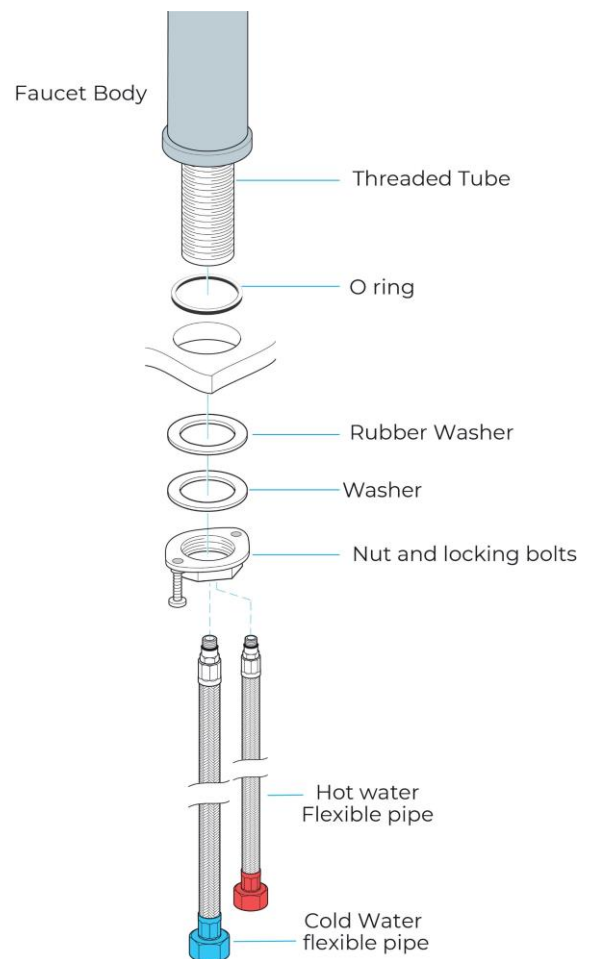

GRENOBLE SINGLE HANDLE BATHROOM SINK FAUCET SPECS

Specs:

- Color : Orange
- Plug Profile : Deck Mount
- Style : Waterfall Spout Faucet
- Material : Brass
- Pattern : Contemporary
- Shape : Aerator Spout
- Flow Rate : 2.2 Gallons Per Minute
- Handle/Lever Placement : Single Handle On
- The Faucet Center Head
- Batteries Required : No
- Valve core material : ceramic
- Top high quality ceramic cartridge : unique design