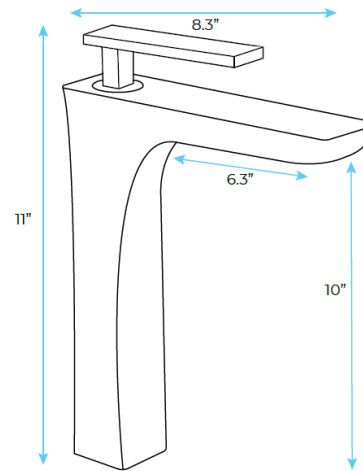

GRENOBLE SINGLE HANDLE BATHROOM SINK FAUCET SPECS

Specs:

- Color : Orange
- Plug Profile : Deck Mount
- Style : Waterfall Spout Faucet
- Material : Brass
- Pattern : Contemporary
- Shape : Aerator Spout
- Flow Rate : 2.2 Gallons Per Minute
- Handle/Lever Placement : Single Handle On
- The Faucet Center Head
- Batteries Required : No
- Valve core material : ceramic
- Top high quality ceramic cartridge : unique design